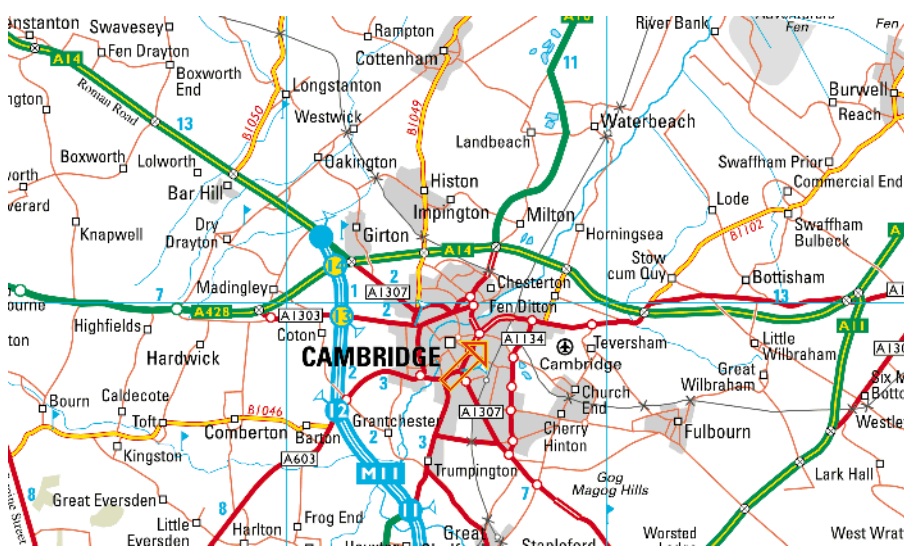

CRT is located at the arrow actually on Newmarket rd; the car park is off Harvest Way at the rear

If you don't know Cambridge, the easiest way is to come in on the A14 Teversham exit, A1303, head straight into Cambridge (the A1303 merges into the A1134) drive past the airport, past B&Q. At the traffic lights with the Renault garage on the right, turn left (Coldhams Lane), turn immediately first right (New Street), follow the one way