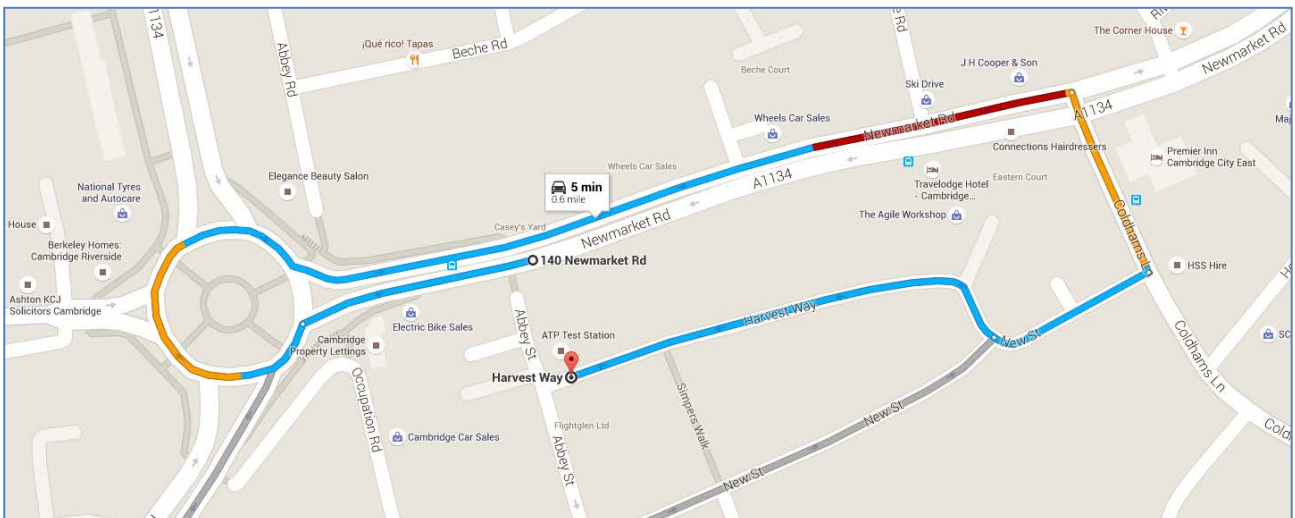

The post code for Harvest Way is CB1 2FE.

In the event that you arrive at the front entrance the map above shows the route to take which is accessible by any size of vehicle.

From the East

If you do not know Cambridge, the easiest way is to come in on the A14 at junction 35 (signposted Teversham, A1303), head straight into Cambridge (the A1303 merges into the A1134 Newmarket Road) drive past the airport, past B&Q. At the set of traffic lights with a

From the West

From M11, exit at junction 14 and head east along the A14 to the A10 exit where you should take the fourth (right) exit in either lane marked "city" and signposted Cambridge A1309.

After driving south into Cambridge for about 1.5 miles (2.5km) you will reach a roundabout. Take the first exit (left) off the roundabout and continue to another roundabout. Take the second exit (straight over) and drive over the Elizabeth Bridge across the river Cam to a third roundabout. Take the first exit (left) and drive along Newmarket Road.

We are about 100m from the roundabout. Drive past CRT to the traffic lights where there is, turn right onto Coldhams Lane and take the first right onto New Street. Follow the one way system into Harvest way and the CRT rear yard is on the right - look for red and green post-crane and containers.

By Bus

Bus services run regularly from London and other regional centres into Drummer Street bus terminal which is located approximately 1 mile (1.61km) from CRT.

By Train

Trains operate very regularly to Cambridge from London Liverpool Street and Kings Cross. (Click Travel Information) Cambridge Train station is located approximately 1 mile (1.61km) from CRT; trains also operate to Cambridge from other regional centres.